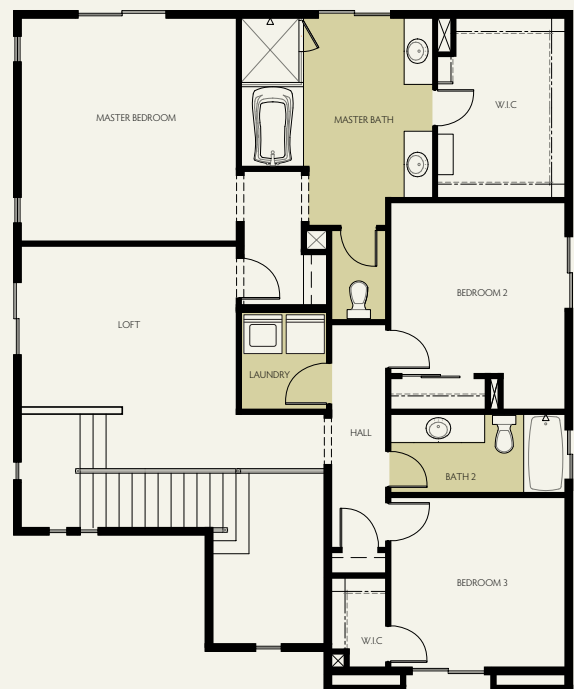

# ELISE

SUBJECT TO CHANGE WITHOUT NOTICE  
HOUSE LAYOUT COULD BE REVERSED

 Luxurious Vinyl Plank Flooring

- 2,436 square feet
- 4 bedrooms
- 3 baths
- Two-car garage

AMERICAN TRADITIONAL • CRAFTSMAN • FARMHOUSE  
1<sup>ST</sup> FLOOR

AMERICAN TRADITIONAL • CRAFTSMAN • FARMHOUSE  
2<sup>ND</sup> FLOOR

[MISSIONOAKSBONADELLE.COM](http://MISSIONOAKSBONADELLE.COM)

BUILDING VALUE FOR GENERATIONS<sup>®</sup>