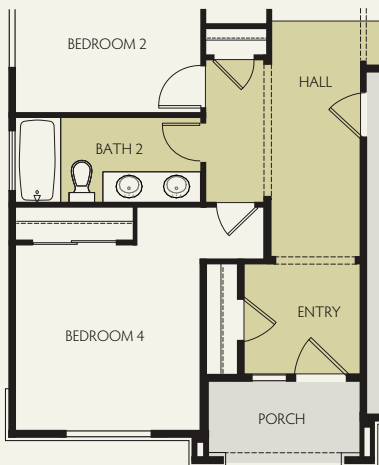

LEXINGTON

SUBJECT TO CHANGE WITHOUT NOTICE
HOUSE LAYOUT COULD BE REVERSED

Luxurious Vinyl Plank Flooring

AMERICAN TRADITIONAL • CRAFTSMAN • FARMHOUSE

- 1,956 square feet
- 3-4 bedrooms
- 2 baths
- Two-car garage

OPTIONAL BEDROOM 4

FARMHOUSE

CRAFTSMAN

MISSIONOAKSBONADELLE.COM

BUILDING VALUE FOR GENERATIONS®