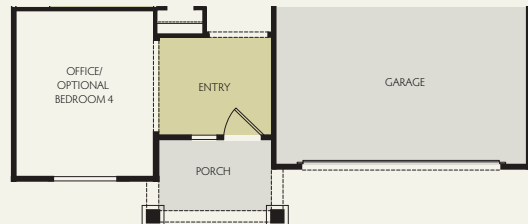

LEXINGTON

SUBJECT TO CHANGE WITHOUT NOTICE
HOUSE LAYOUT COULD BE REVERSED

Luxurious Vinyl Plank Flooring

AMERICAN TRADITIONAL • CRAFTSMAN • FARMHOUSE

- 1,956 square feet
- 3-4 bedrooms
- 2 baths
- Two-car garage

MISSIONOAKSBONADELLE.COM

BUILDING VALUE FOR GENERATIONS®