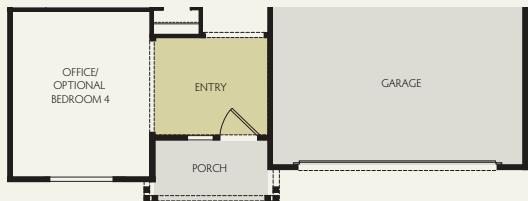

LEXINGTON

SUBJECT TO CHANGE WITHOUT NOTICE
HOUSE LAYOUT COULD BE REVERSED

Luxurious Vinyl Plank Flooring

AMERICAN TRADITIONAL • CRAFTSMAN • FARMHOUSE

- 1,956 square feet
- 3-4 bedrooms
- 2 baths
- Two-car garage

FARMHOUSE

MISSIONOAKSBONADELLE.COM

BUILDING VALUE FOR GENERATIONS®