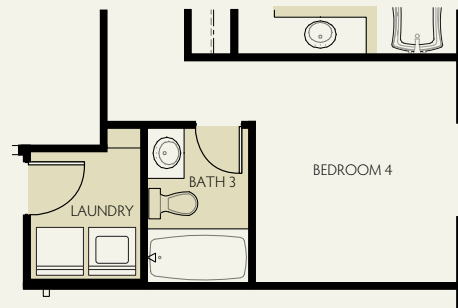

SAVANNAH

SUBJECT TO CHANGE WITHOUT NOTICE
HOUSE LAYOUT COULD BE REVERSED

 Luxurious Vinyl Plank Flooring

AMERICAN TRADITIONAL • CRAFTSMAN • FARMHOUSE

- 1,760 square feet
- 3-4 bedrooms
- 2-3 baths
- Two-car garage

OPTIONAL BEDROOM 4 AND BATH 3

MISSIONOAKSBONADELLE.COM

BUILDING VALUE FOR GENERATIONS®